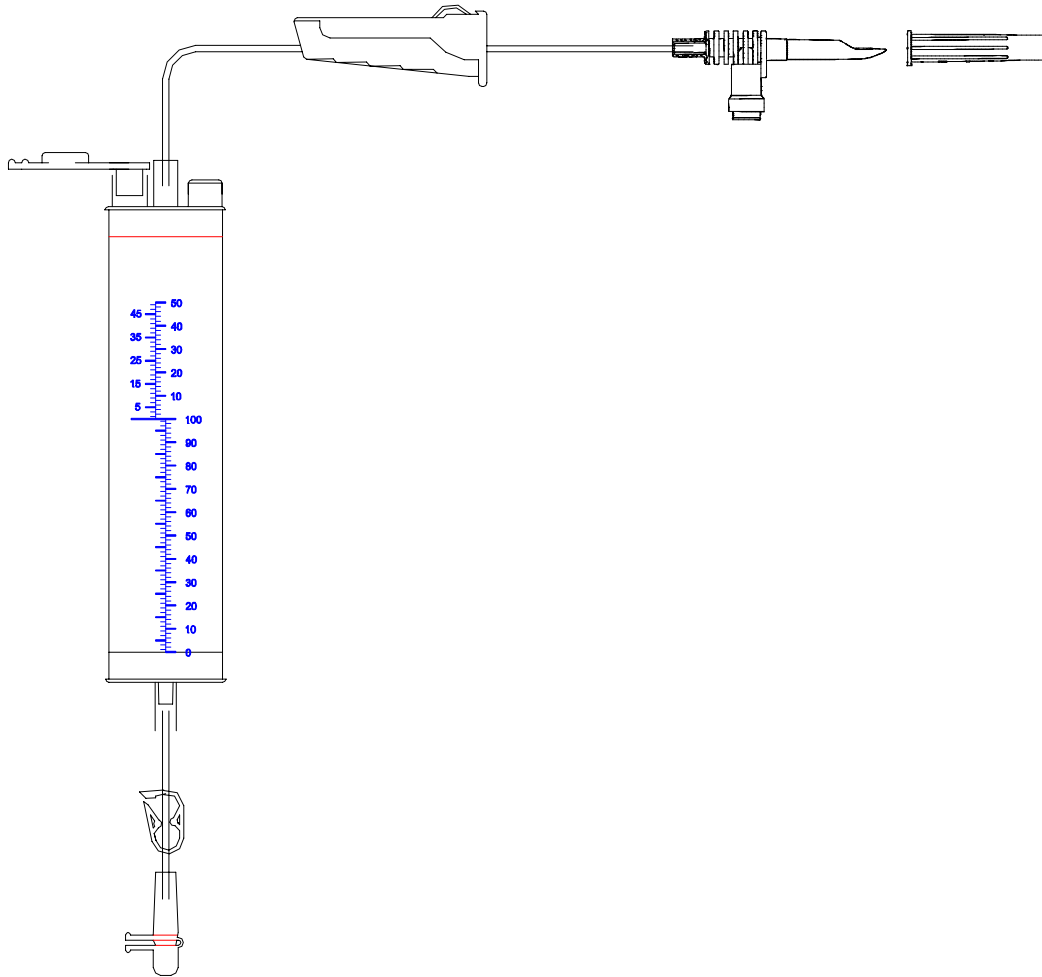

BURETTE SET

150 mL – In Line, 1 Port, 22 cm

Product Code
36.020

Components List:

Vented Perforator, Roller Regulator, Injection Site, Vented Chamber 150 mL, Click Clamp, In Line Port, 22 cm.

Internal Diameter: 3.0mm

Carton Quantity: 50 Units

Shelf life: 3 years