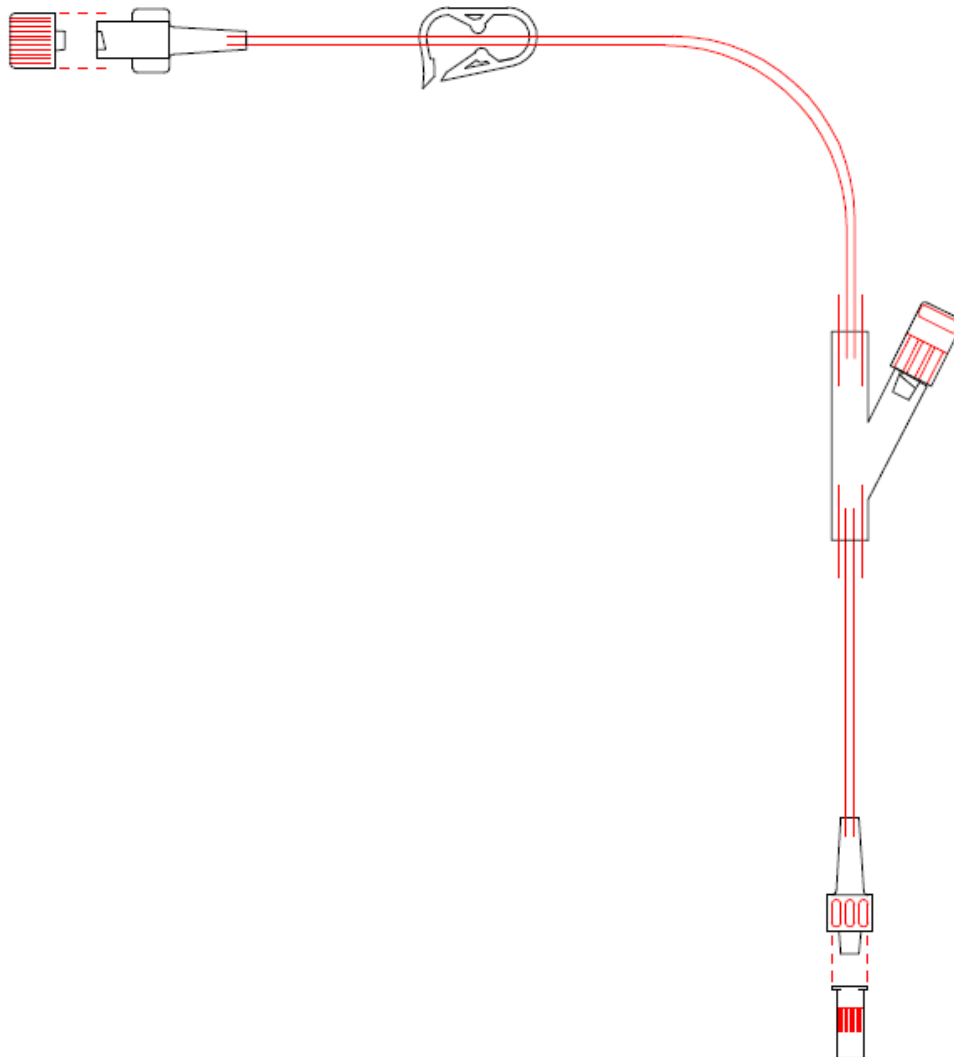

EXTENSION SET

Minimum Volume Set, 1 Port, 165 cm

Product Code
50.313

Components List:

Female Luer Lock, Click Clamp, Removable Injection Site, Male Luer Lock, 165 cm

Internal Diameter: 1.46 mm **Carton Quantity:** 100 Units **Shelf life:** 3 years