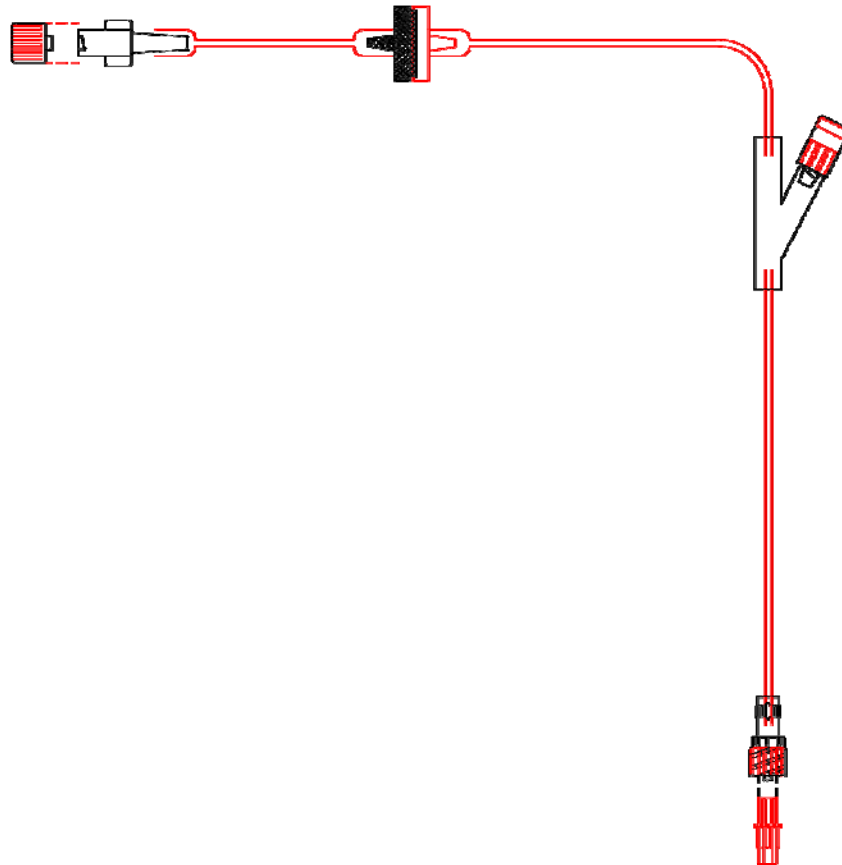

EXTENSION SET

Standard Set, 1 port, 70 cm

Product Code
V50.001

Components List:

Female Luer Lock, Non-Return Valve, Removable Injection Site, Male Luer Lock with Rotating, 70 cm

Internal Diameter: 3.0 mm **Carton Quantity:** 100 Units **Shelf life:** 3 years