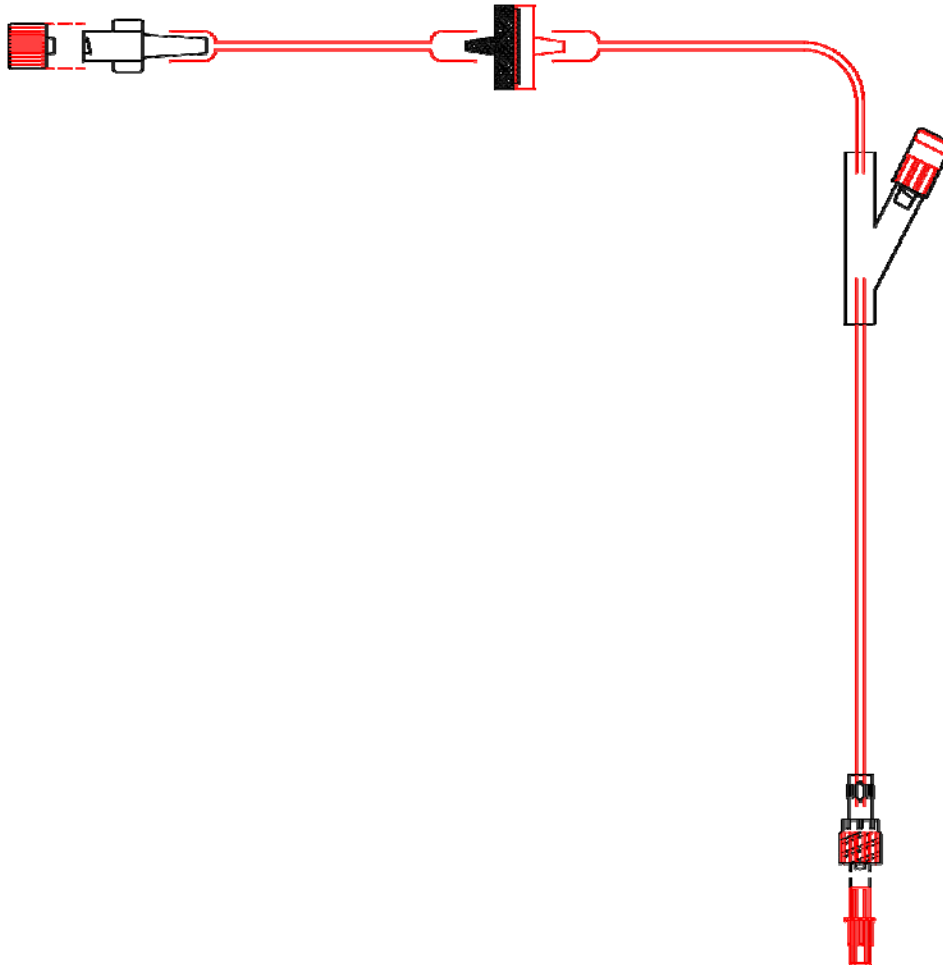

EXTENSION SET

Standard Set, 1 port, 135 cm

Product Code
V50.002

Components List:

Female Luer Lock, Non-Return Valve, Removable Injection Site, Male Luer Lock with Rotating Collar, 135 cm

Internal Diameter: 3.0 mm **Carton Quantity:** 100 Units **Shelf life:** 3 years